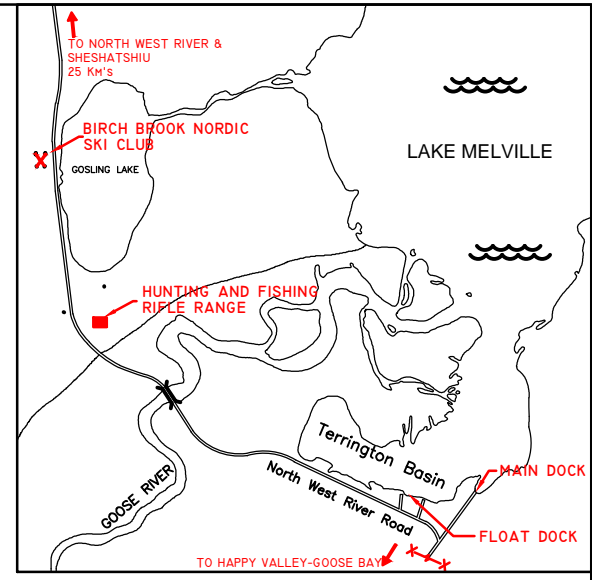

MAP OF HAPPY VALLEY-GOOSE BAY LABRADOR WINTER GAMES 2016 VENUES

This map is not intended for navigational purposes.

CHURCHILL RIVER

TO BOAT LAUNCH FOR MUD LAKE