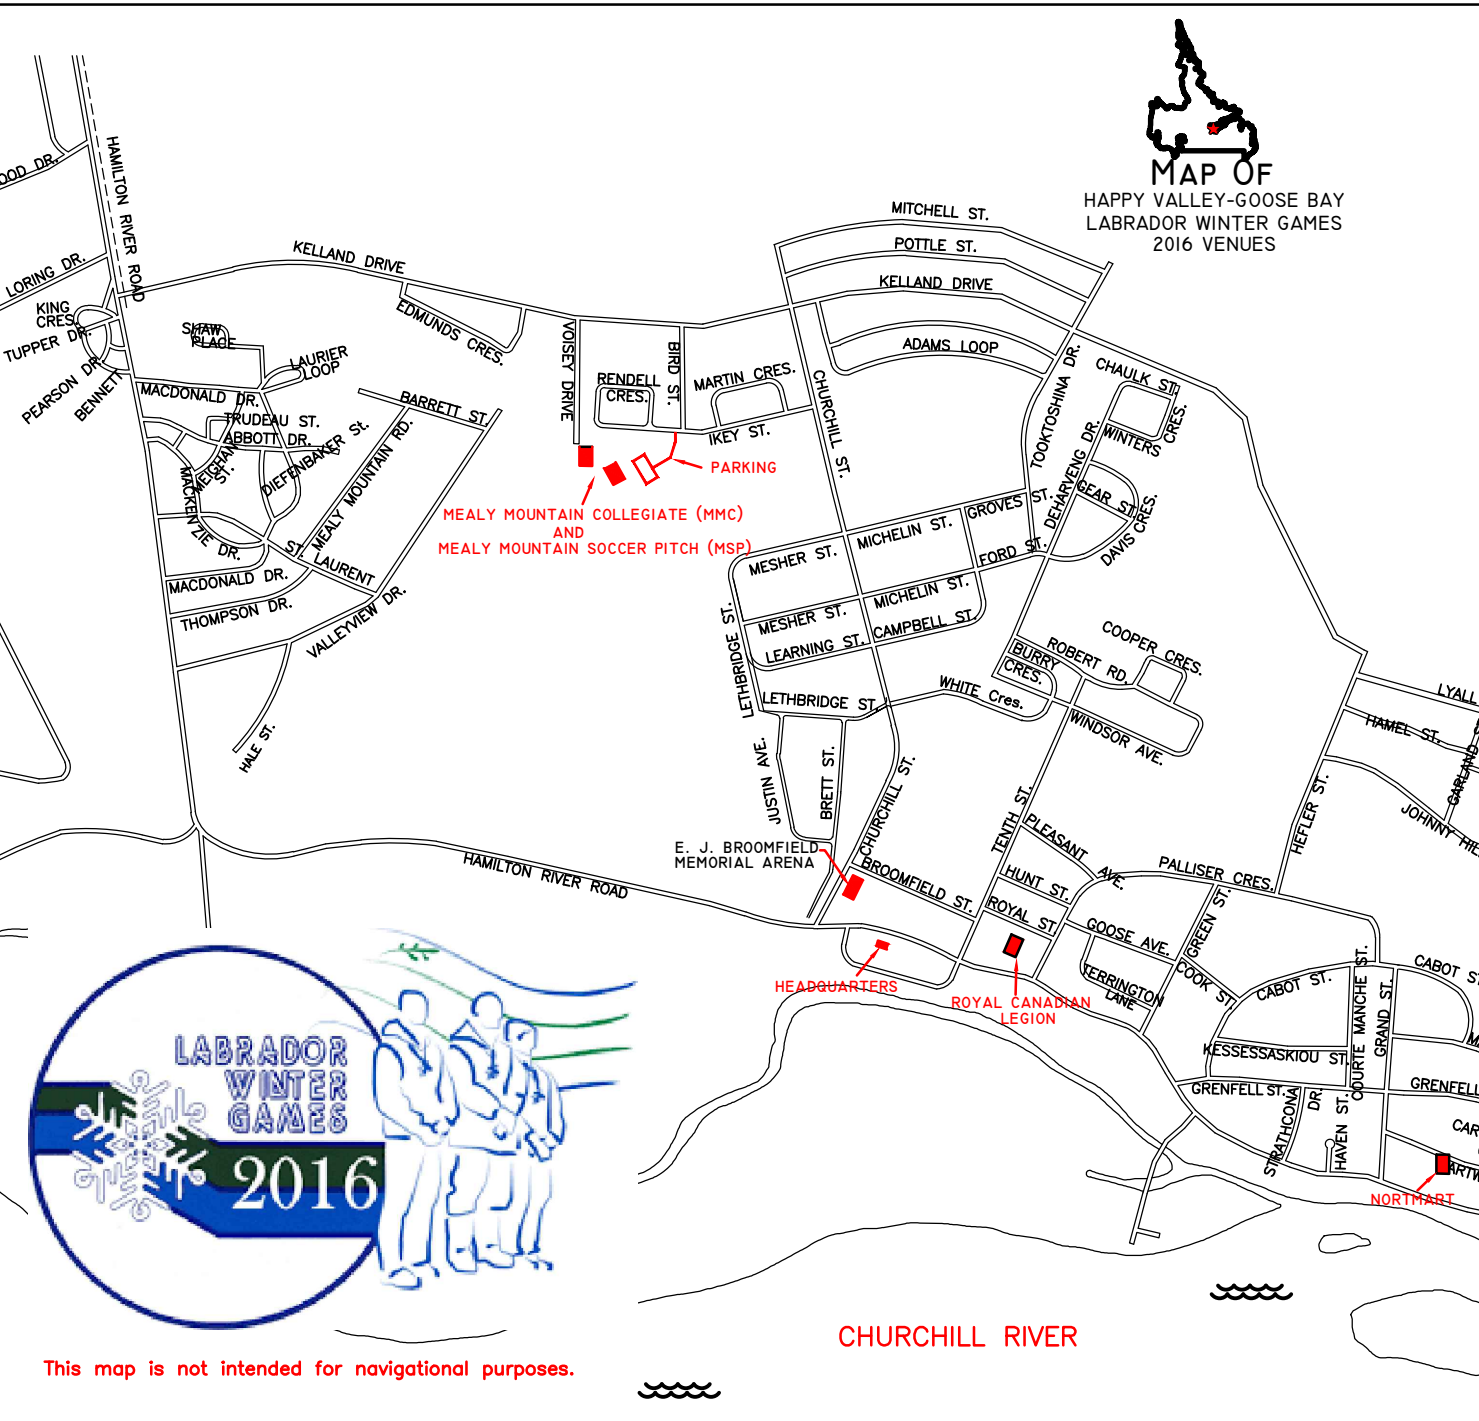

MAP OF HAPPY VALLEY-GOOSE BAY LABRADOR WINTER GAMES 2016 VENUES

This map is not intended for navigational purposes.

CHURCHILL RIVER

TO BOAT LAUNCH FOR MUD LAKE